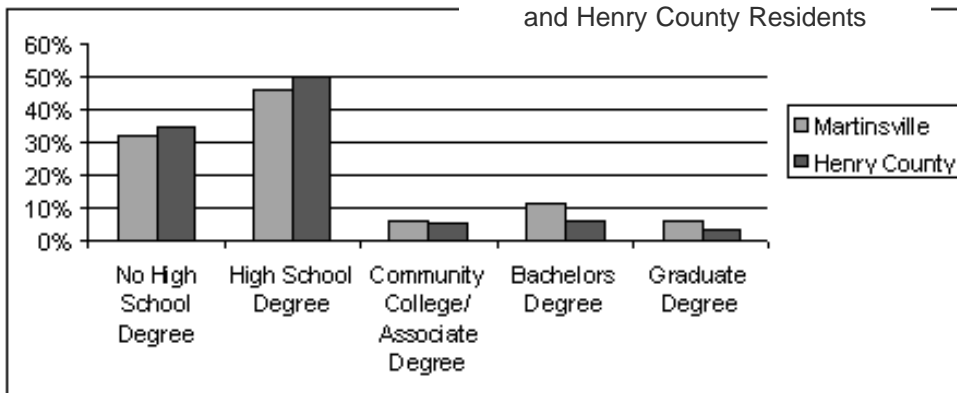

# A Snapshot of Henry County and Martinsville

The table below presents demographic data for the survey population as compared to 2000 census data for Martinsville and Henry County.

Demographic	Survey	Martinsville	Henry
<b>Gender</b>			
Male	35%	45%	49%
Female	65%	55%	51%
<b>Age</b>			
15 to 40 Years of Age	31%	37%	40%
40 to 60 Years of Age	45%	32%	35%
Over 60 Years of Age	24%	31%	25%
<b>Race/Ethnicity</b>			
Black Persons	35%	43%	15%
White Persons (not Hispanic)	58%	53%	80%
Hispanic Origins	5%	2%	3%

Educational Attainment of Martinsville and Henry County Residents

Income Level of Martinsville and Henry County Residents